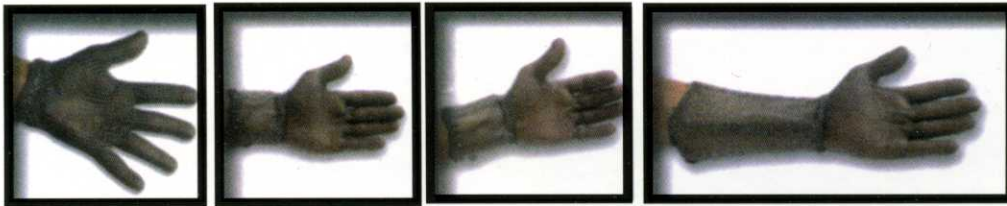

*First Choice for hand protection*  
**First Choice for hand protection**

**MANABO**  
*the glove range*

**PRODUCT RANGE**

**CREATIVE POLYMERS LTD.**

4 SOI RAMKHAMHAENG 30 RAMKHAMHAENG RD. HUAMARK BANGKAPI BANGKOK 10240 THAILAND  
TEL.(02) 375-5197-200 FAX: (02)732-1633

## CE STYLES

- Handglove.
- 50mm cuff.
- 80mm cuff.
- 150 mm cuff.
- 190 mm cuff.
- 215 mm cuff.

XXS		brown	petite
XS		green	extra small
S		white	small
M		red	medium
L		blue	large
XL		orange	extra large